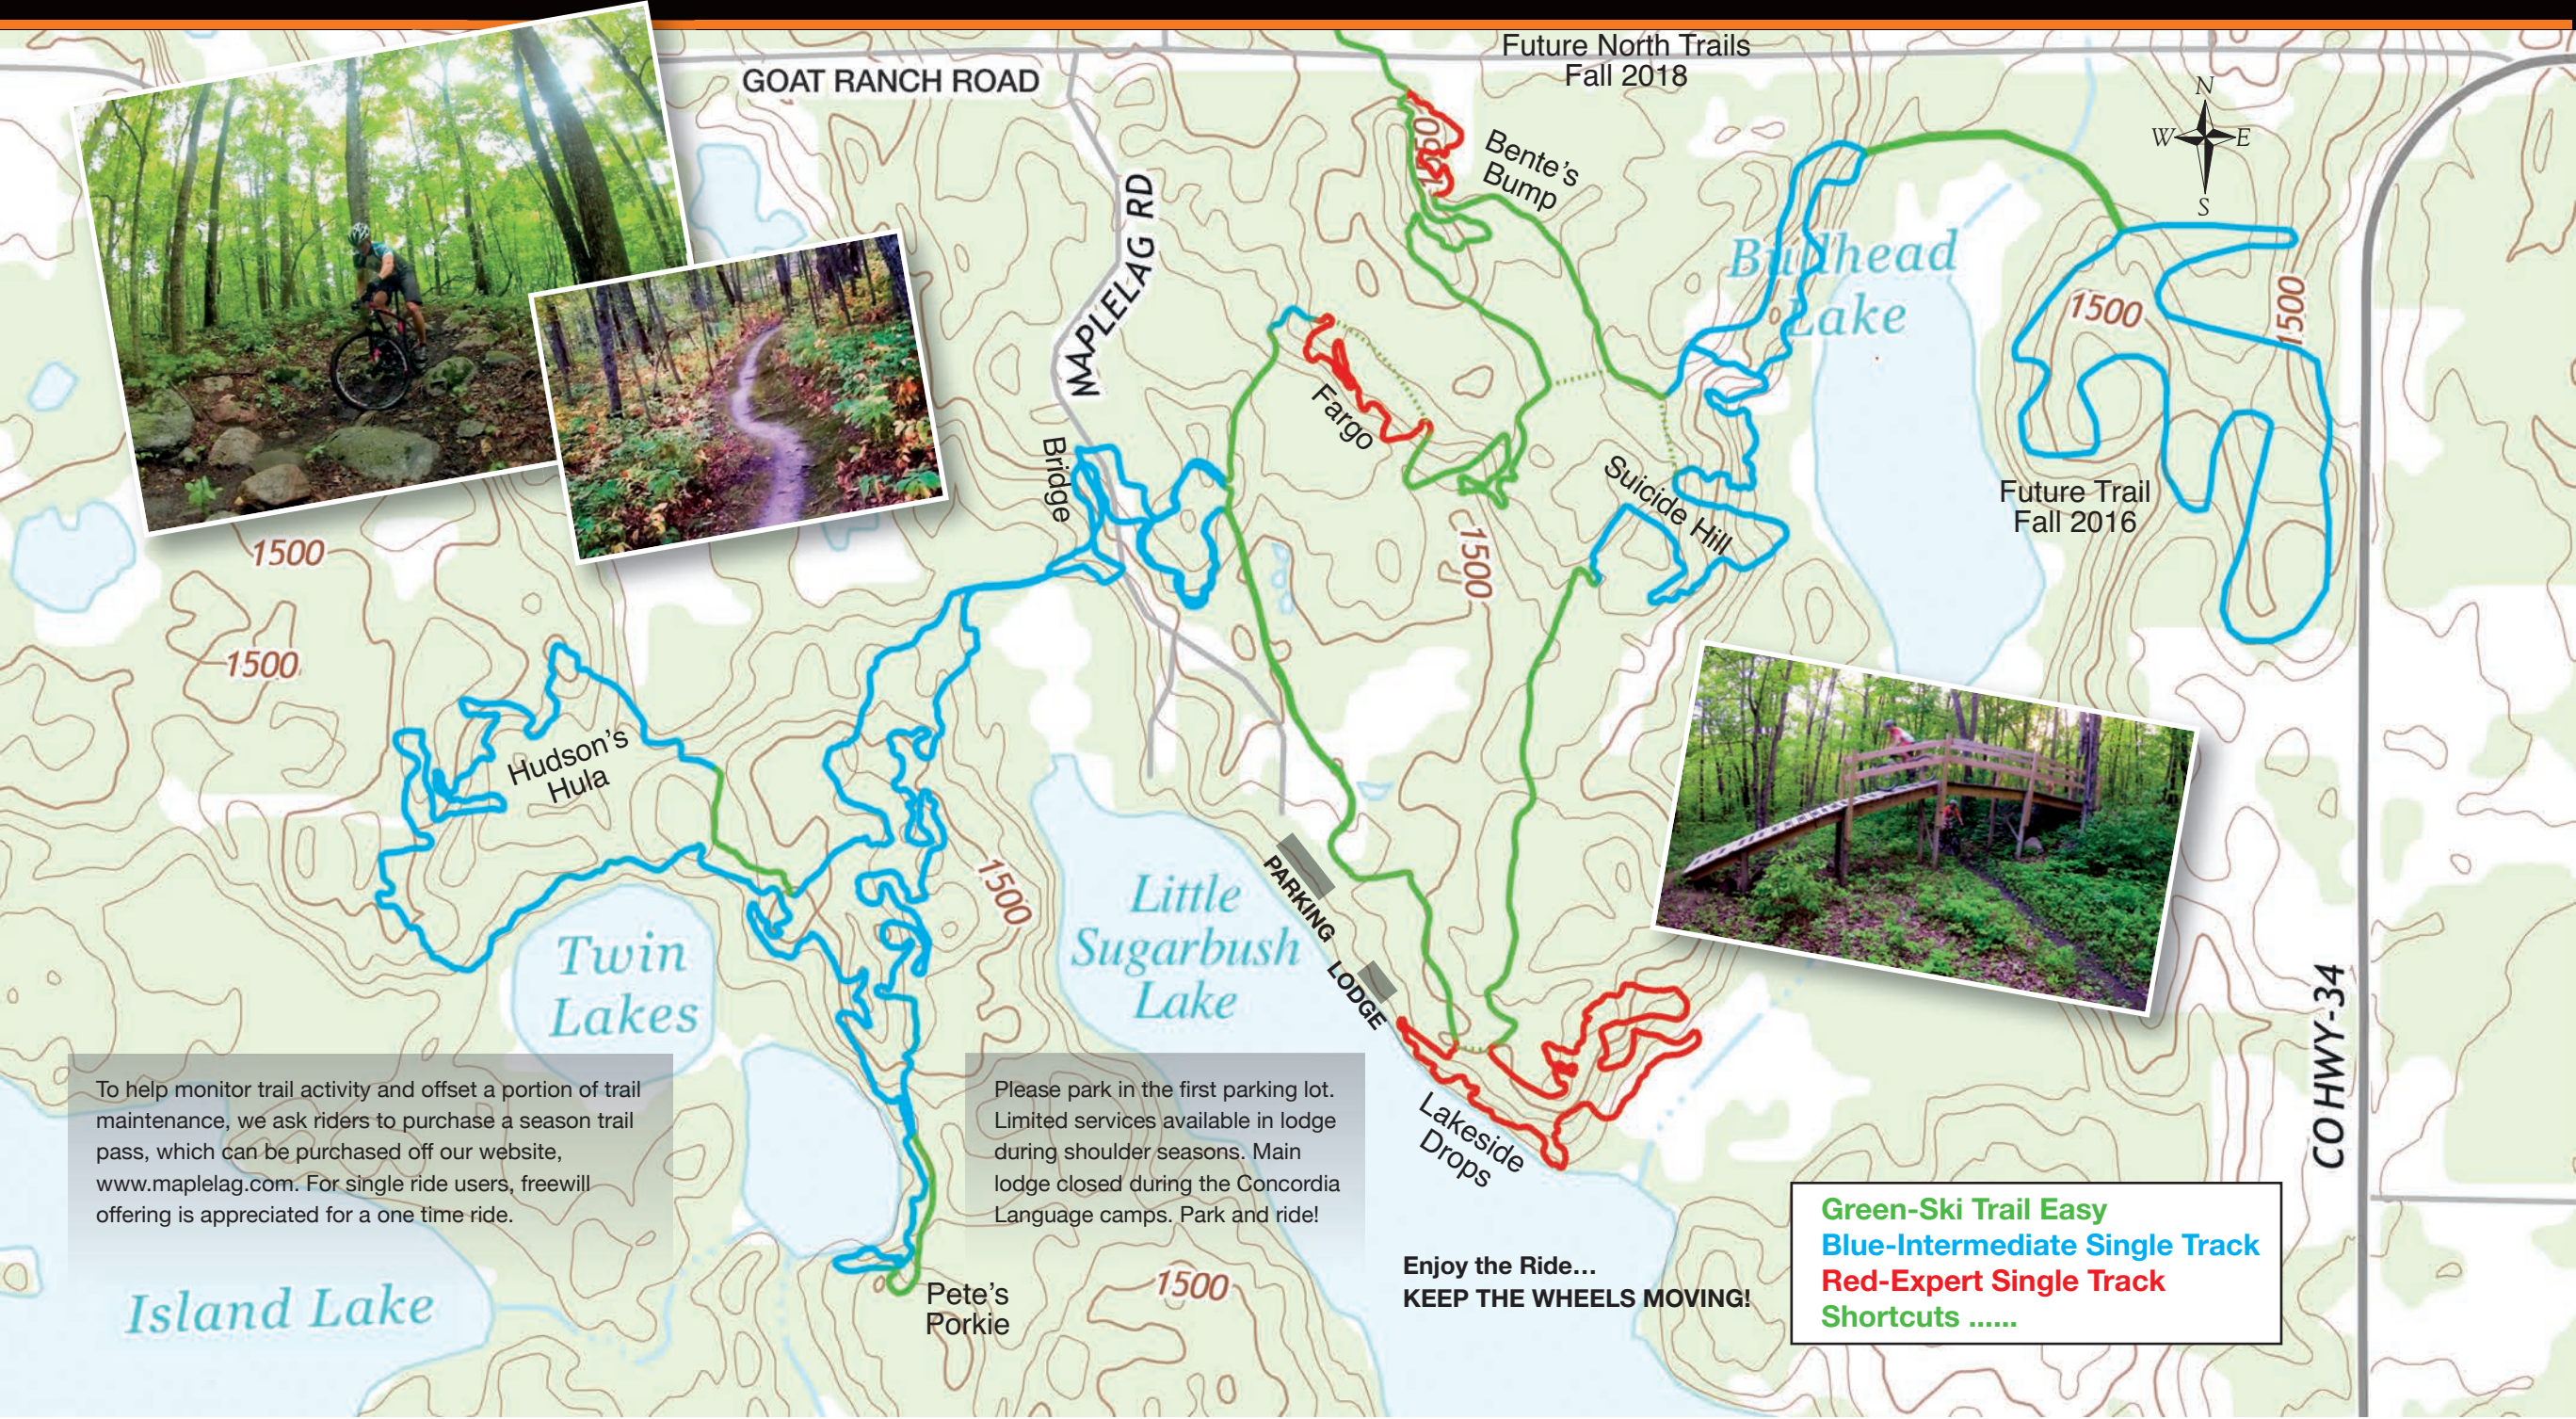

Mountain Biking Trail Map

To help monitor trail activity and offset a portion of trail maintenance, we ask riders to purchase a season trail pass, which can be purchased off our website, www.maplelag.com. For single ride users, freewill offering is appreciated for a one time ride.

Please park in the first parking lot. Limited services available in lodge during shoulder seasons. Main lodge closed during the Concordia Language camps. Park and ride!

Enjoy the Ride...
KEEP THE WHEELS MOVING!

Green-Ski Trail Easy
Blue-Intermediate Single Track
Red-Expert Single Track
Shortcuts

CO HWY-34